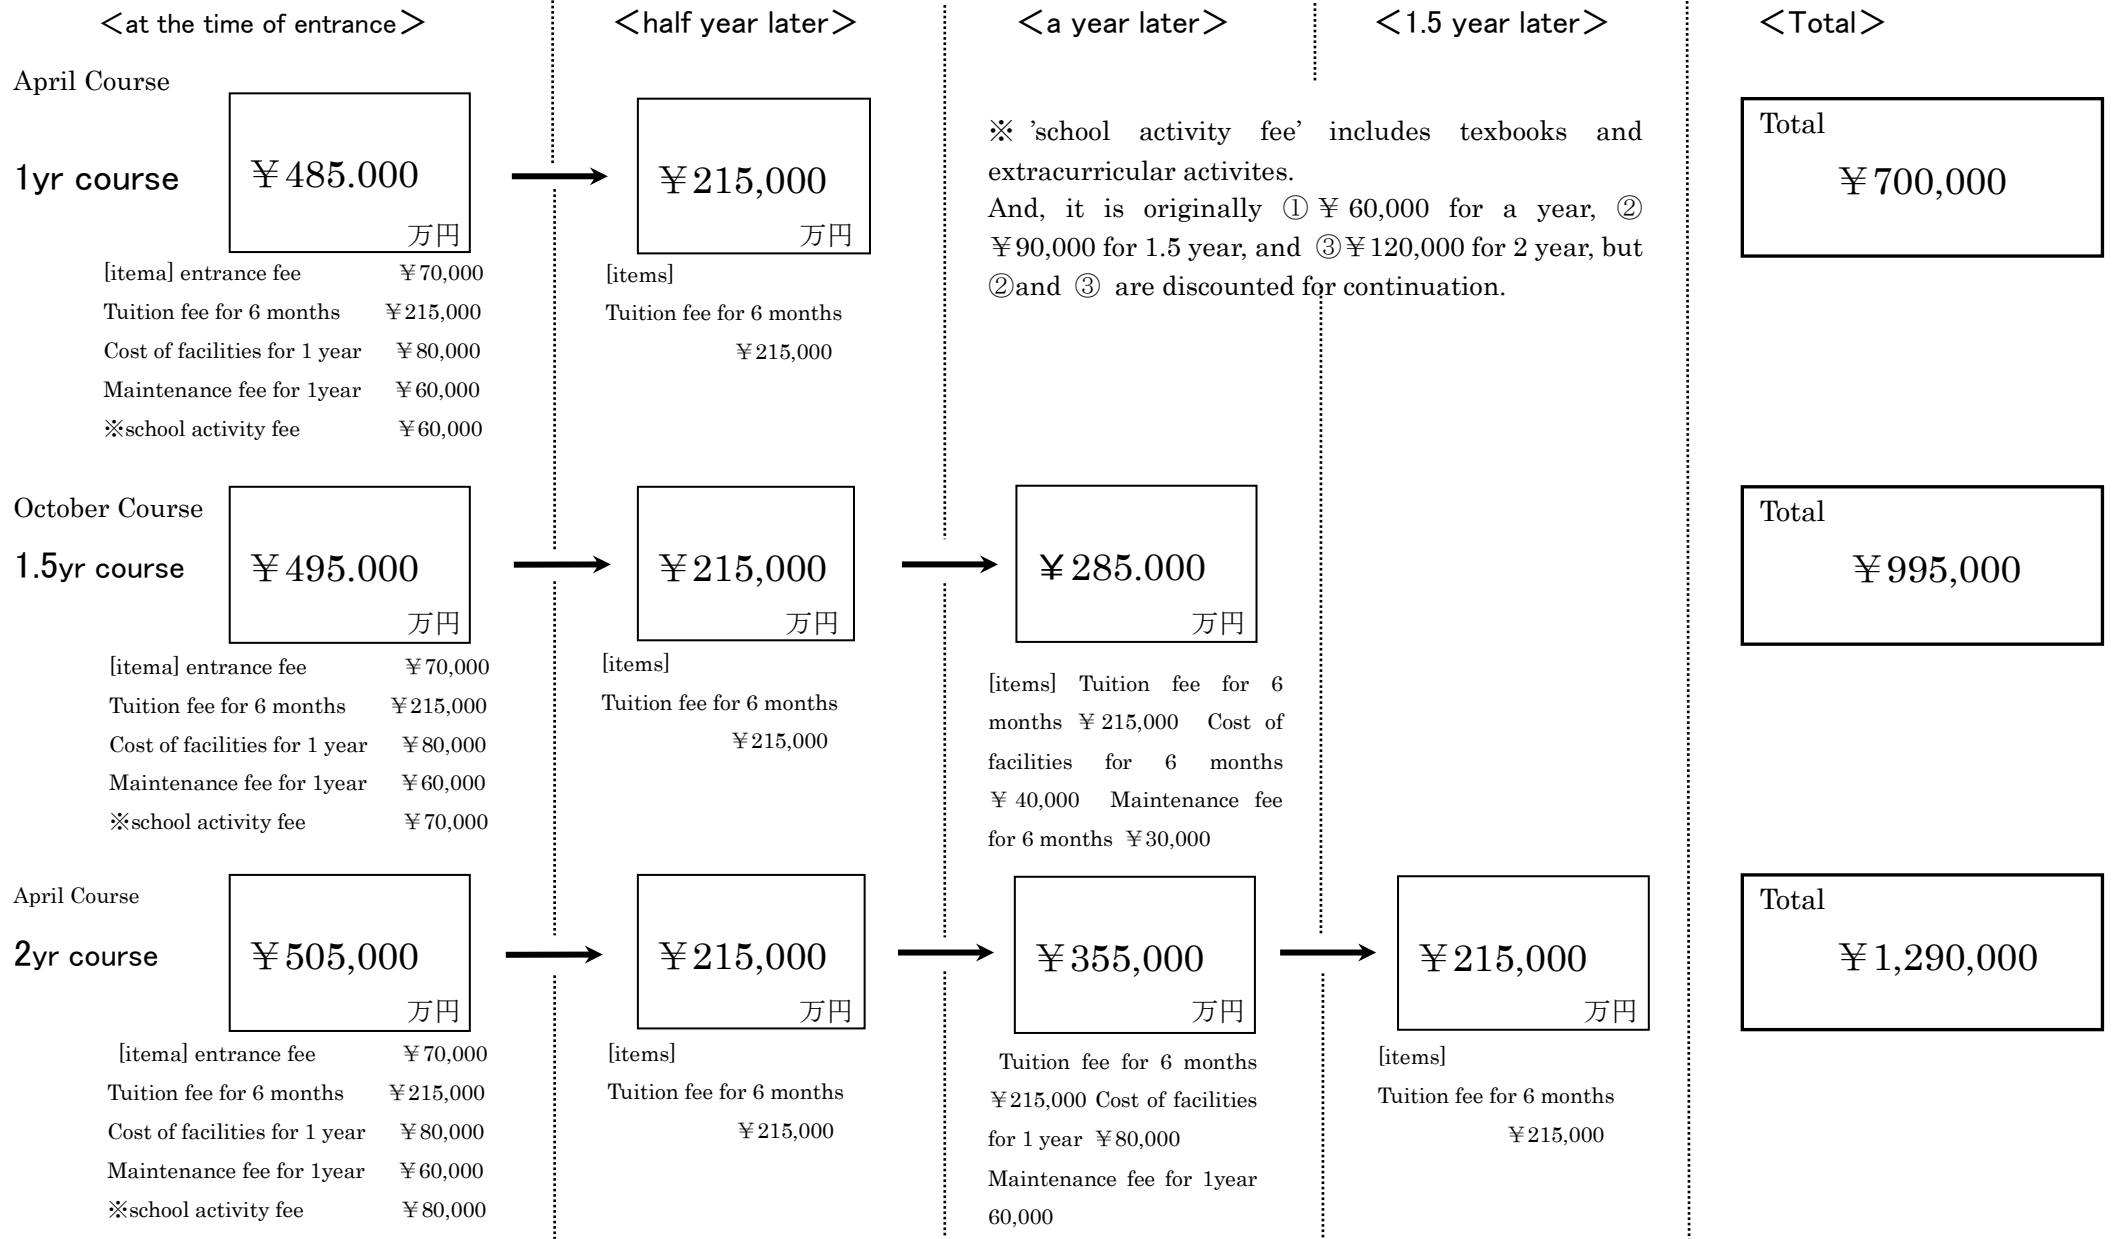

# Payment Procedure

※It does not include the application fee of ¥20,000

※If you have any questions ask our staff

Tokyo Kogakuin Japanese Language school

(as of march 2017)